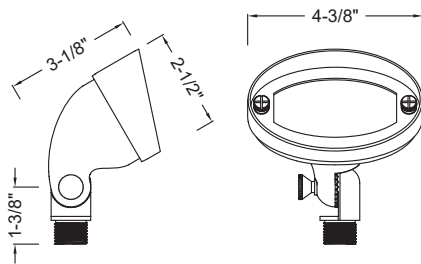

:: Lens

Frosted Lens

Frosted Lens

:: Dimensions

:: Accessories included

8-1/2"
Non-metallic Spike

18"
SJO 18/2AWG
Lead Wire

D5

12V LED DIRECTIONAL LIGHT – SOLID BRASS

:: Catalog No.	LFLD-5W-30K-BZ	LD-180-BZ
:: Housing / Finish	Solid Brass Antique Bronze Finish	
:: Wattage	5W	6W
:: Lumens	400LM	300LM
:: Voltage	12V AC/DC	12V AC/DC
:: Color Temp	3000K Warm White	3000K Warm White
:: Beam Angle	90° to 10° Adjustable with Telescopic Hood	80°
:: Light Source	CREE COB Technology (Non-Dimmable)	LED JC G4 Corn Lamp Bi-pin
:: Lens	Magnifying Glass Lens Adjusts Beam Angle from 90° to 10°	Frosted Lens
:: Dimensions		