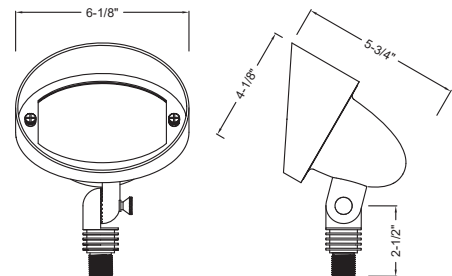

:: Lens

Frosted Lens

Frosted Lens

:: Dimensions

:: Accessories included

8-1/2"
Non-metallic Spike

18"
SJO 18/2AWG
Lead Wire

D5

12V LED DIRECTIONAL LIGHT – SOLID BRASS

:: Catalog No.	LFLD-5W-30K-BZ	LD-180-BZ
:: Housing / Finish	Solid Brass Antique Bronze Finish	
:: Wattage	5W	6W
:: Lumens	400LM	300LM
:: Voltage	12V AC/DC	12V AC/DC
:: Color Temp	3000K Warm White	3000K Warm White
:: Beam Angle	90° to 10° Adjustable with Telescopic Hood	80°
:: Light Source	CREE COB Technology (Non-Dimmable)	LED JC G4 Corn Lamp Bi-pin
:: Lens	Magnifying Glass Lens Adjusts Beam Angle from 90° to 10°	Frosted Lens
:: Dimensions		